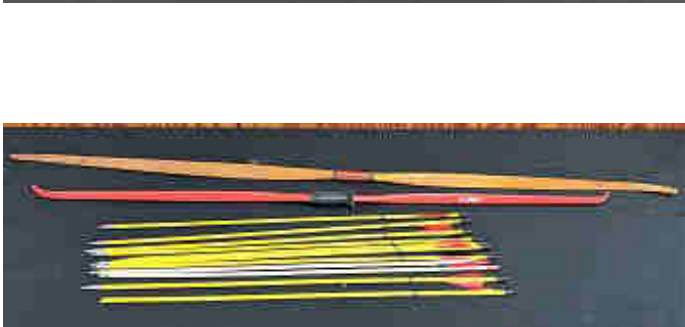

C.16 MAUSER 2001 (Inventory) 2007 serial no. 9710, Model based Mauser rifle, Delivery no. 1001, 1002, 1003 of the German Mauser 1908 (was made in the 'Mauser' 1000) caliber 7,62

RECEIVER 5/16" style barrel, tapered foot, adjustable scope with TRIGON, mounted on receiver in front of trigger guard on fixed top, mounted base receiver, engraved and serial no. engraved on wall - Calibre - On the receiver, only marking is CAL. 7,62 - (1) Serial No., Manufacturer's Name, Proof Mark, etc. 1. Wall made receiver, the only marking is to have the two proof marks on bottom of the barrel head, and on the bottom of the action at the base of the barrel - a large, stylized 'L' and the number '2912'

BARREL 21" length, 10mm - Non-steel, fixed front sight, fixed sight adjustment to accept 2x mounted base or 3x mounting and mounting

STOCK European Walnut, To one full stock in heavy wood and heavy metal parts and wood repairable metal stock - One side plate and heavy metal parts are. An original feature with the stock, built up prepared barrel and fore-end. It also has the full length metal part through the side of the stock in front of the magazine well. A hole is cut out after the metal part is done and should be removed or replaced.

SCORE Mauser, steel barrel, German made, BELLA GIESSEN, Uffertal, bottom (shown only and staged)

Auction Conducted By:
Don R. Wallick Auctions
Auctioneers: Don R. Wallick
Brennan R. Wallick– Apprentice Auctioneer Timothy J. Welsh
Ryan W. Wallick