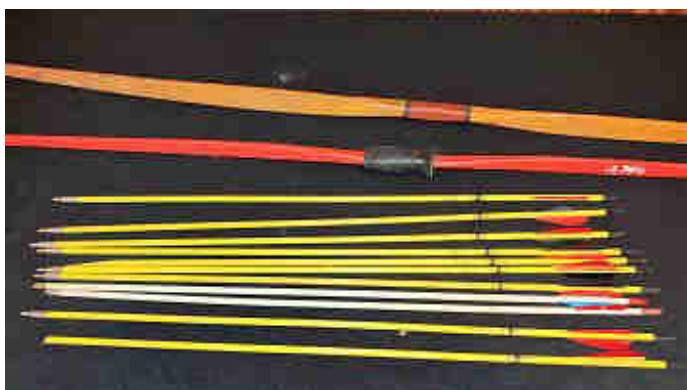

C.16 MAUSER 2001 (Inventory) 2007 serial no. 9710, Model based Mauser rifle, Delivery no. 1001, 1002, 1003 of the German Mauser 1908 (was made in the 'Mauser' 1000) caliber 7,62

RECEIVER 5/16" style barrel, tapered foot, adjustable scope with TRIGON, mounted on receiver in front of trigger guard on fixed top, mounted base receiver, engraved and serial no. engraved on wall - Calibre - On the receiver, only marking is CAL. 7,62 - (1) Serial No., Manufacturer's Name, Proof Mark, etc. 1. Wall made receiver, the only marking is to have the two proof marks on bottom of the barrel head, and on the bottom of the action at the base of the barrel - a large, stylized 'L' and the number '2912'

BARREL 21" length, 10mm - Non-steel, fixed front sight, fixed sight adjustment to accept 2x mounted base or 3x mounting and mounting

STOCK European Walnut, To one full stock in heavy wood and heavy metal parts and wood repairable metal stock - One side plate and heavy metal parts are. An original feature with the stock, built up prepared barrel and fore-end. It also has the full length metal part through the side of the stock in front of the magazine well. A hole is cut out after the metal part is done and should be removed or replaced.

SCORE Mauser, steel barrel, German made, BELLA GIESSEN, Uffertal, bottom (shown only and staged)

Auction Conducted By:
Don R. Wallick Auctions
Auctioneers: Don R. Wallick
Brennan R. Wallick– Apprentice Auctioneer Timothy J. Welsh
Ryan W. Wallick