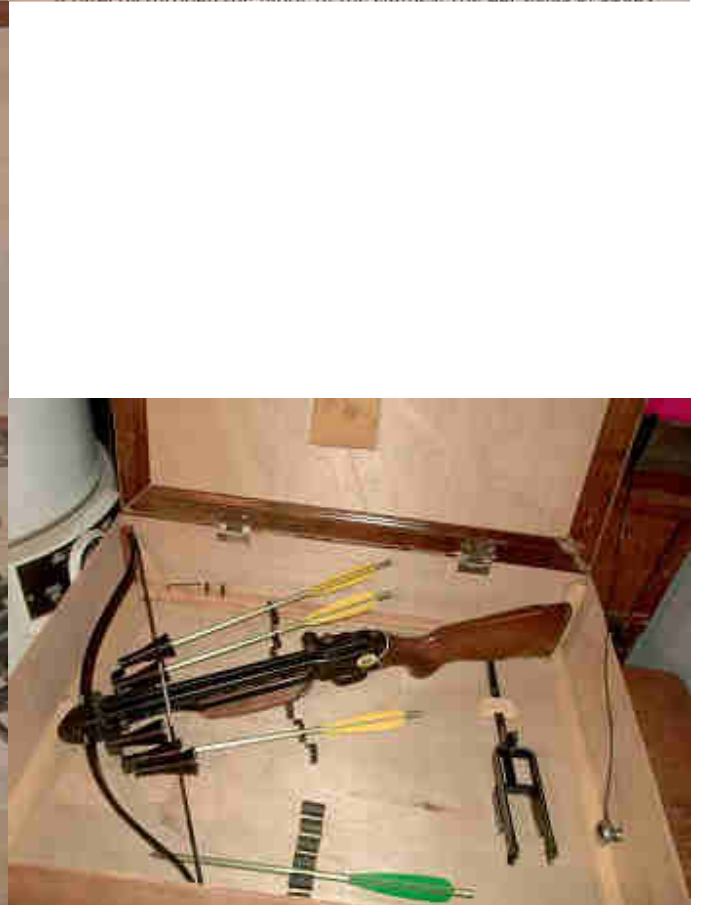

Most modern inventions have their origin in the application of an old principle in a new way. The Prima Domestic Laundry Machine, made by the Buckeye Churn Company, Sidney, Ohio, depends for its efficiency upon one of these old principles, that of surface tension. If a soap bubble is blown from a clay pipe and the air allowed to escape through the pipe stem, the bubble will contract until all the air is forced out. The soapy film composing the bubble has a really wonderful amount of strength, so great is the attraction of its constituent molecules for each other. In washing with the Prima Domestic Laundry Machine, the important factor is the hammer stroke of the elliptical tub which breaks the soapy water, or suds, into small drops, and at the same time drives it directly through the fabric of the clothes. The particles of soapy