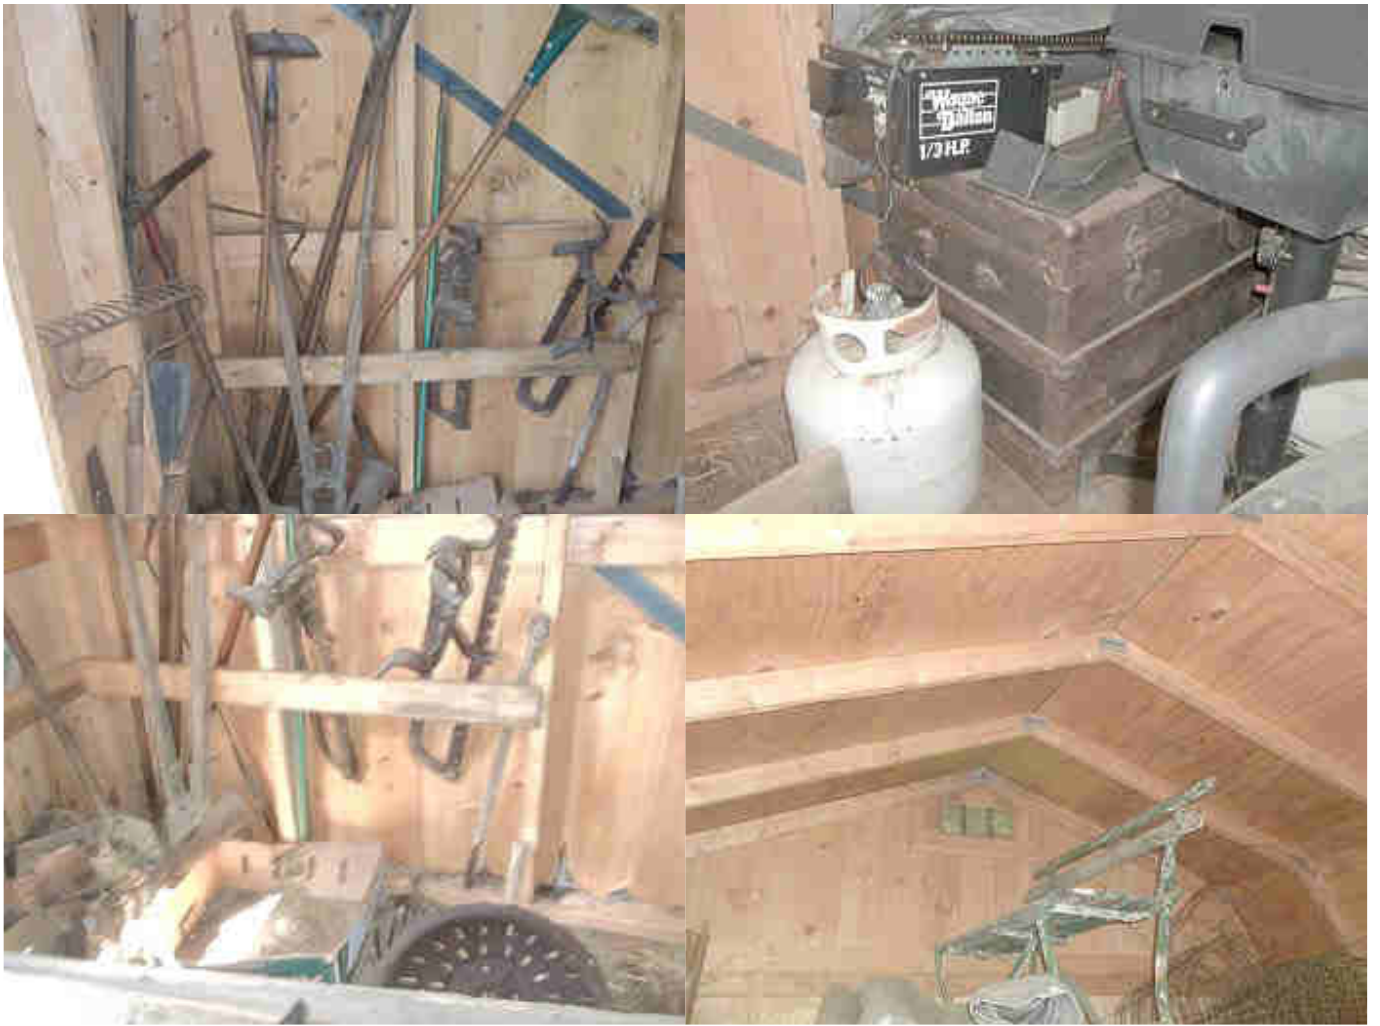

Most modern inventions have their origin in the application of an old principle in a new way. The Prima Domestic Laundry Machine, made by the Buckeye Churn Company, Sidney, Ohio, depends for its efficiency upon one of these old principles, that of surface tension. If a soap bubble is blown from a clay pipe and the air allowed to escape through the pipe stem, the bubble will contract until all the air is forced out. The soapy film composing the bubble has a really wonderful amount of strength, so great is the attraction of its constituent molecules for each other. In washing with the Prima Domestic Laundry Machine, the important factor is the hammer stroke of the elliptical tub which breaks the soapy water, or suds, into small drops, and at the same time drives it directly through the fabric of the clothes. The particles of soapy